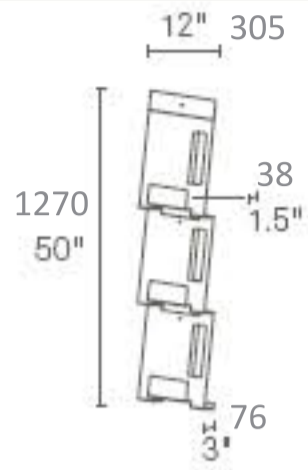

2D:3D WALL MAGAZINE RACK

From flat to fabulous in no time. Each piece is available in gun metal, white, and fire engine red. Powder-coated steel that ships flat and is folded into shape by you.

2D:3D WALL MAGAZINE RACK